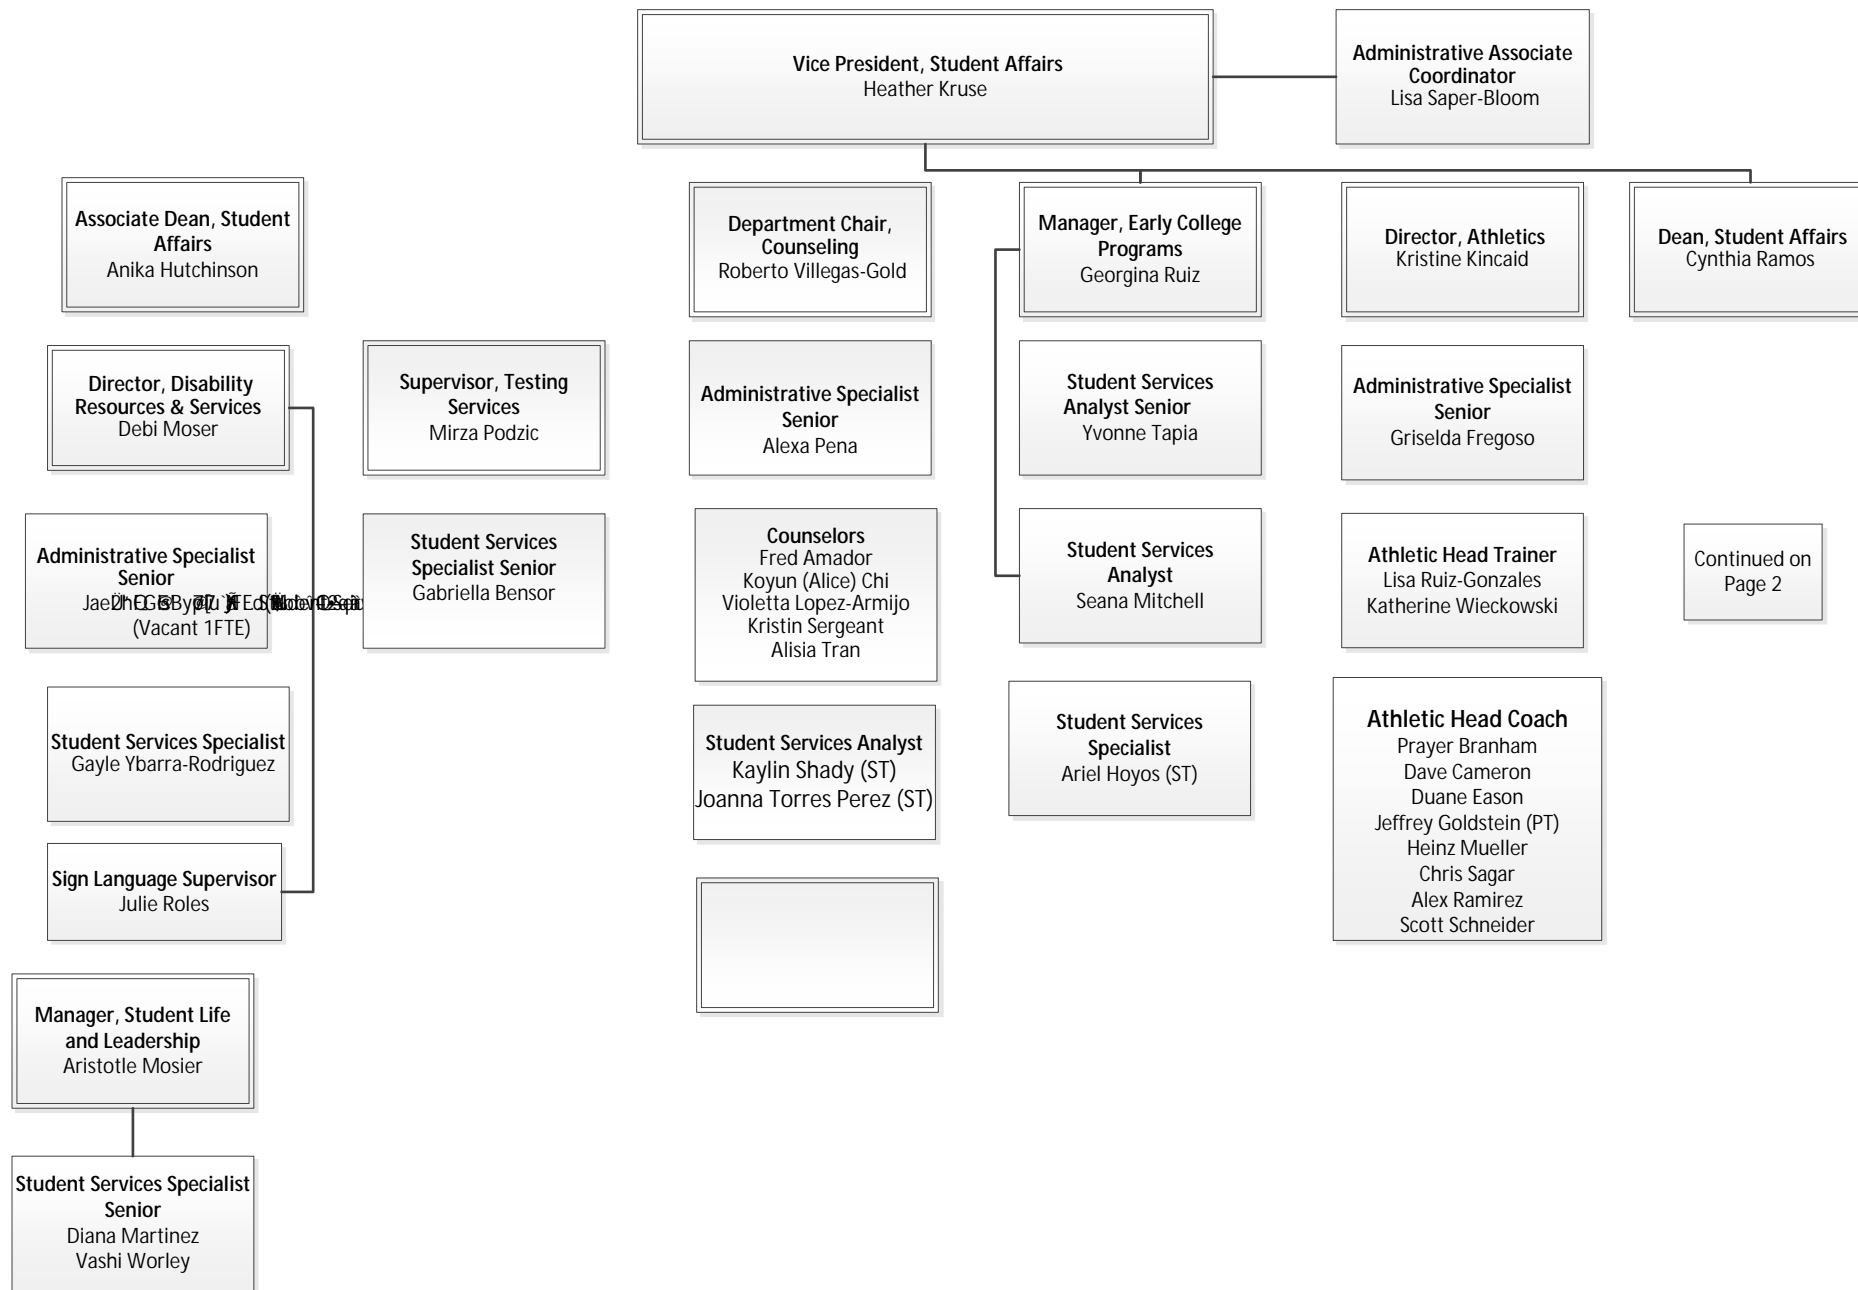

# Office of Student Affairs

**Legend**  
 FTE = Full-Time Equivalency  
 ST = Short-Term

**Vice President, Student Affairs**  
Heather Kruse